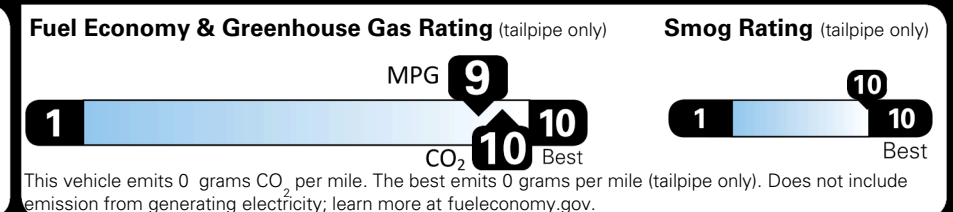

Additional Standard Features

- Carpeted Floor Mats

Full Battery Charge

GENESIS WARRANTY

- 5-year / 60,000-mile New Vehicle Warranty*
- 10-year / 100,000-mile Powertrain Warranty*
- 10-year / 100,000-mile Electric Vehicle System Warranty*
- 7-year / Unlimited-mile Anti-perforation Warranty*
- Limited warranties, see dealer for details

Manufacturer's Suggested Retail Price: $52,525.00

ADDED FEATURES:

- *CAPRI BLUE(NRB) Paint $650.00
- *Illuminated Door Scuff Plates $425.00
- *Roadside Assistance Kit $105.00

Accessories

SOLD TO: FL732 SHIPPED TO: FL732
GENESIS OF MIAMI LAKES
6200 NW 167 STREET
MIAMI FL 33014

VIN: KMUKB4SAXTU031282	EXTERIOR COLOR: CAPRI BLUE	INTERIOR/SEAT COLOR: ASH GRAY/GLACIER
MODEL: 6S0ARZHZW5AZ	PORT OF ENTRY: BR	TRANSPORT: TRUCK
EMISSIONS: This vehicle meets emissions requirements in all 50 states and is a CARB certified Zero Emission		ACCESSORY WEIGHT: 6 lbs./ 3 kgs.

TOTAL PRICE: $55,200.00

EPA DOT Fuel Economy and Environment

Electric Vehicle

Fuel Economy

110 MPGe Small SUVs range from 14 to 125 MPGe. The best vehicle rates 146 MPGe.

119 101 31
combined city/hwy city highway kW-hrs per 100 miles

Driving Range
When fully charged, vehicle can travel about... **306** miles

Charge Time: 8.1 hours (240V)

You save $4,500
in fuel costs over 5 years compared to the average new vehicle.

Annual fuel cost $800

Actual results will vary for many reasons, including driving conditions and how you drive and maintain your vehicle. The average new vehicle gets 29 MPG and costs $8,500 to fuel over 5 years. Cost estimates are based on 15,000 miles per year at $0.17 per kW-hr. MPGe is miles per gasoline gallon equivalent. Vehicle emissions are a significant cause of climate change and smog.

fueleconomy.gov
Calculate personalized estimates and compare vehicles

GOVERNMENT 5-STAR SAFETY RATINGS

Overall Vehicle Score ★ ★ ★ ★ ★

Based on the combined rating of frontal, side and rollover. Should ONLY be compared to other vehicles of similar size and weight.

Frontal Crash	Driver	★ ★ ★ ★
	Passenger	★ ★ ★ ★
Side Crash	Front seat	★ ★ ★ ★ ★
	Rear seat	★ ★ ★ ★ ★
Rollover		★ ★ ★ ★ ★

Based on the risk of injury in a frontal impact. Should ONLY be compared to other vehicles of similar size and weight.

Based on the risk of injury in a side impact.

Based on the risk of rollover in a single-vehicle crash.

Manufacturer's suggested retail price includes manufacturer's recommended pre-delivery service. Gasoline license and title fees state and local taxes and dealer installed options and accessories are not included in the manufacturer's suggested retail price. This label has been affixed to this vehicle by Genesis Motor America, pursuant to the requirements of 15 U.S.C. 1231 et seq. which prohibits its removal or alteration prior to delivery to the ultimate purchaser.

Star ratings range from 1 to 5 stars (★★★★★) with 5 being the highest.
Source: National Highway Traffic Safety Administration (NHTSA).
www.safercar.gov or 1-888-327-4236

PARTS CONTENT INFORMATION

FOR VEHICLES IN THIS CARLINE: U.S./CANADIAN PARTS CONTENT: 1 %
MAJOR SOURCES OF FOREIGN PARTS CONTENT: KOREA: 95 %
FOR THIS VEHICLE: FINAL ASSEMBLY POINT: ULSAN, KOREA
COUNTRY OF ORIGIN:

ENGINE: KOREA **TRANSMISSION: KOREA**
Note: Parts content does not include final assembly, distribution, or other non-parts costs.