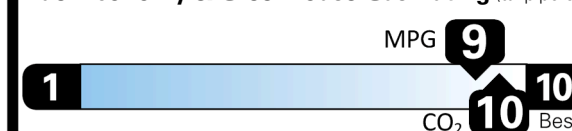

119 101 31
 combined city/hwy city highway kW-hrs per 100 miles

You save \$4,500
 in fuel costs over 5 years compared to the average new vehicle.

Charge Time: 8.1 hours (240V)

Annual fuel cost \$800

Fuel Economy & Greenhouse Gas Rating (tailpipe only)