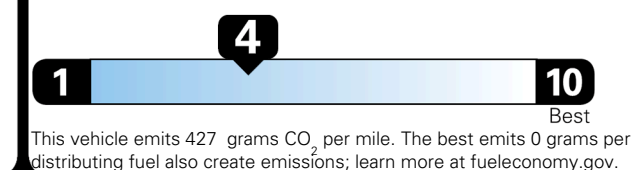

TOTAL PRICE: \$66,535.00

EPA DOT Fuel Economy and Environment

Gasoline Vehicle

Fuel Economy

21 MPG
combined city/hwy

19 MPG
city

24 MPG
highway

4.8 gallons per 100 miles

Standard SUVs range from 12 to 115 MPG. The best vehicle rates 146 MPGe.

You spend \$6,250
more in fuel costs over 5 years
compared to the average new vehicle.

Annual fuel cost \$2,950

Fuel Economy & Greenhouse Gas Rating (tailpipe only)