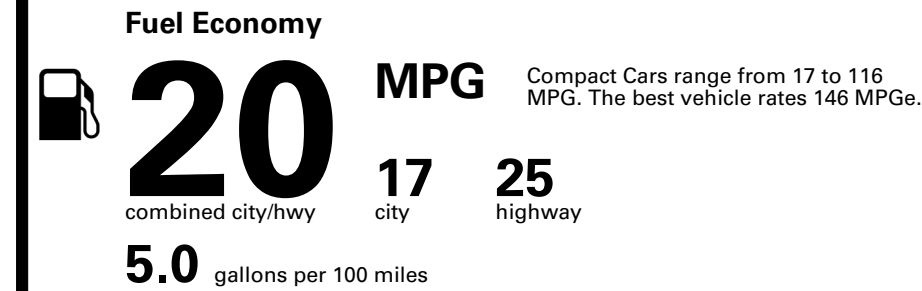

SOLD TO: FL732
GENESIS OF MIAMI LAKES
6200 NW 167 STREET
MIAMI FL 33014

SHIPPED TO: FL732

Inland Freight & Handling : \$1,395.00

VIN: KMTG44SE5TU176673	EXTERIOR COLOR: SAVILE SILVER	INTERIOR/SEAT COLOR: SEVILLA RED/OBSIDIAN
MODEL: 7C7ARJ5GS4A5	PORT OF ENTRY: BR	TRANSPORT: TRUCK
EMISSIONS: This vehicle is certified to meet emission requirements in all 50 states		ACCESSORY WEIGHT: 16 lbs./ 7 kgs.

TOTAL PRICE: \$56,170.00

EPA DOT Fuel Economy and Environment

Gasoline Vehicle

You spend \$7,000
more in fuel costs over 5 years compared to the average new vehicle.

Annual fuel cost \$3,100

Fuel Economy & Greenhouse Gas Rating (tailpipe only)