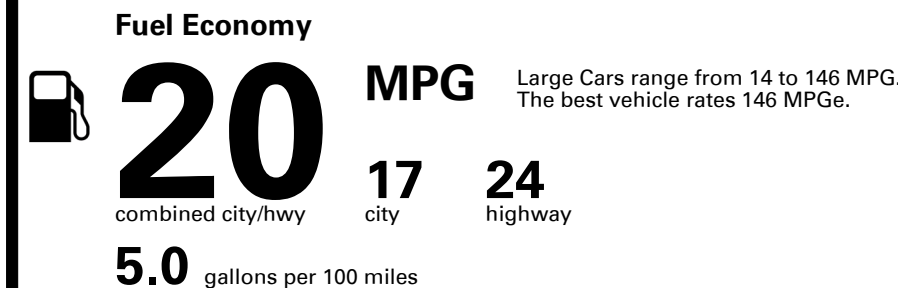

MULTIMEDIA & CONNECTIVITY

- 12.3" HD Screen Navigation System w/ AM/FM/HD Radio™
- SiriusXM® Radio w/ 90-day trial subscription; Not Available in AK & HI
- Wireless Apple CarPlay® & Android Auto™
- Bang & Olufsen® 3D Premium Audio
- Active Noise Control
- Genesis Digital Key
- Wireless Device Charger - Front & Rear
- Fingerprint Authentication

Full Tank of Gas

GENESIS WARRANTY

- 5-year/60,000-mile New Vehicle Warranty*
- 10-year/100,000-mile Powertrain Warranty*
- 7-year/Unlimited-mile Anti-perforation Warranty*
- Limited warranties, see dealer for details

Manufacturer's Suggested Retail Price: $103,000.00

ADDED FEATURES:

· *SAVILE SILVER(SSS) Paint $650.00

Accessories

- *Cargo Block $40.00
- *Cargo Mat $200.00
- *First Aid Kit $65.00
- *NFC Card $30.00

SOLD TO: FL732 SHIPPED TO: FL732
GENESIS OF MIAMI LAKES
6200 NW 167 STREET
MIAMI FL 33014

Inland Freight & Handling : $1,495.00

VIN: KMTFC4SD1TU061610	EXTERIOR COLOR: SAVILE SILVER	INTERIOR/SEAT COLOR: DUNE BEIGE/VELVET
MODEL: T1462A65	PORT OF ENTRY: BR	TRANSPORT: TRUCK
EMISSIONS: This vehicle is certified to meet emission requirements in all 50 states		ACCESSORY WEIGHT: 9 lbs./ 4 kgs.

TOTAL PRICE: $105,480.00

EPA DOT Fuel Economy and Environment

Gasoline Vehicle

You spend $7,000
more in fuel costs over 5 years compared to the average new vehicle.

Annual fuel cost $3,100