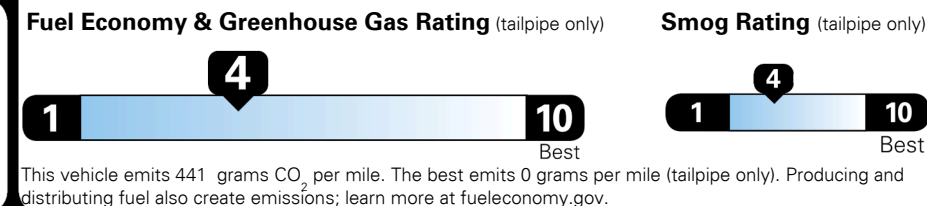

Actual results will vary for many reasons, including driving conditions and how you drive and maintain your vehicle. The average new vehicle gets 29 MPG and costs $8,500 to fuel over 5 years. Cost estimates are based on 15,000 miles per year at $ 4.15 per gallon. MPGe is miles per gasoline gallon equivalent. Vehicle emissions are a significant cause of climate change and smog.

fueleconomy.gov

Calculate personalized estimates and compare vehicles

GOVERNMENT 5-STAR SAFETY RATINGS

This vehicle has not been rated by the government for overall vehicle score, frontal crash, side crash or rollover risk.

Source: National Highway Traffic Safety Administration (NHTSA).
www.safercar.gov or 1-888-327-4236

Manufacturer's suggested retail price includes manufacturer's recommended pre-delivery service. Gasoline license and title fees state and local taxes and dealer installed options and accessories are not included in the manufacturer's suggested retail price. This label has been affixed to this vehicle by Genesis Motor America, pursuant to the requirements of 15 U.S.C. 1231 et seq. which prohibits its removal or alteration prior to delivery to the ultimate purchaser.

PARTS CONTENT INFORMATION

FOR VEHICLES IN THIS CARLINE: U.S./CANADIAN PARTS CONTENT: 2 %

MAJOR SOURCES OF FOREIGN PARTS CONTENT: KOREA: 85 %

FOR THIS VEHICLE: FINAL ASSEMBLY POINT: ULSAN, KOREA

COUNTRY OF ORIGIN:

ENGINE: KOREA TRANSMISSION: KOREA

Note: Parts content does not include final assembly, distribution, or other non-parts costs.