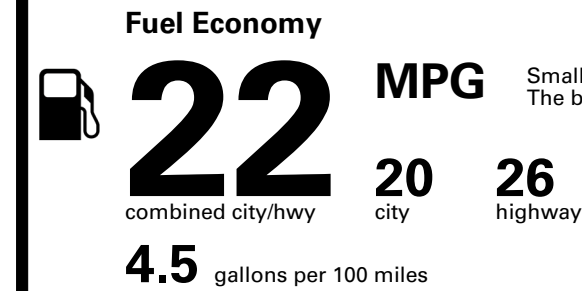

Inland Freight & Handling : \$1,495.00

TOTAL PRICE: \$62,775.00

EPA DOT Fuel Economy and Environment

Gasoline Vehicle

Small SUVs range from 14 to 125 MPG. The best vehicle rates 146 MPGe.

You spend \$5,750
 more in fuel costs over 5 years compared to the average new vehicle.