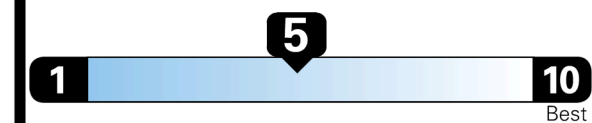

2026 GV70 2.5T ADVANCED AWD

THE GENESIS EXPERIENCE

- 3 Yr / 36K Complimentary Maintenance
- 3 Yr / 36K Complimentary Service Valet *
- 3 Yr Complimentary Map Care
- Complimentary Genesis Connected Services *
- * Exclusions may apply, see retailer for details

STANDARD FEATURES:

ADVANCED SAFETY TECHNOLOGY

- Forward Collision-Avoidance Assist
- Lane Keeping Assist
- Lane Following Assist
- Driver Attention Warning
- Parking Distance Warning
- Blind-Spot Collision Avoidance-Assist
- Rear Cross-Traffic Collision Avoidance-Assist
- Rearview Camera
- Safe Exit Assist
- Forward Attention Warning

POWERTRAIN TECHNOLOGY

- 2.5L Inline 4 Turbo GDI
- 8-speed Automatic Transmission

EXTERIOR

- 19-inch Alloy Wheels
- Power Hands-Free Smart Liftgate w/ Auto Open
- High Beam Assist
- Panoramic Sunroof
- Power Folding Mirrors + Logo Lamp

COMFORT & CONVENIENCE

- Power Driver's Seat w/ Power Lumbar
- Power Front Passenger Seat
- Heated Front Seats
- Smart Cruise Control
- Intelligent Speed Limit Assist
- Highway Driving Assist
- Power Tilt & Telescopic Steering Wheel

COMFORT & CONVENIENCE(cont.)

- Adjustable Interior Ambient Lighting

MULTIMEDIA & CONNECTIVITY

- 27" OLED Instrument Cluster & Navigation
- SiriusXM® Radio w/ 90-day trial subscription; Not Available in AK & HI
- Apple CarPlay® & Android Auto™
- Wireless Phone Charger
- Genesis Connected Services
- Fingerprint Recognition

ADVANCED FEATURES

- Leather Seating Surfaces
- Back Lighting Film Trim
- Front Passenger Seat w/ Power Lumbar
- Bang & Olufsen® Premium Audio
- Surround View Monitor
- Blind-Spot View Monitor
- Parking Collision-Avoidance Assist
- Advanced Rear Occupant Alert
- Ventilated Front Seats
- Heated Steering Wheel

ADDITIONAL STANDARD FEATURES